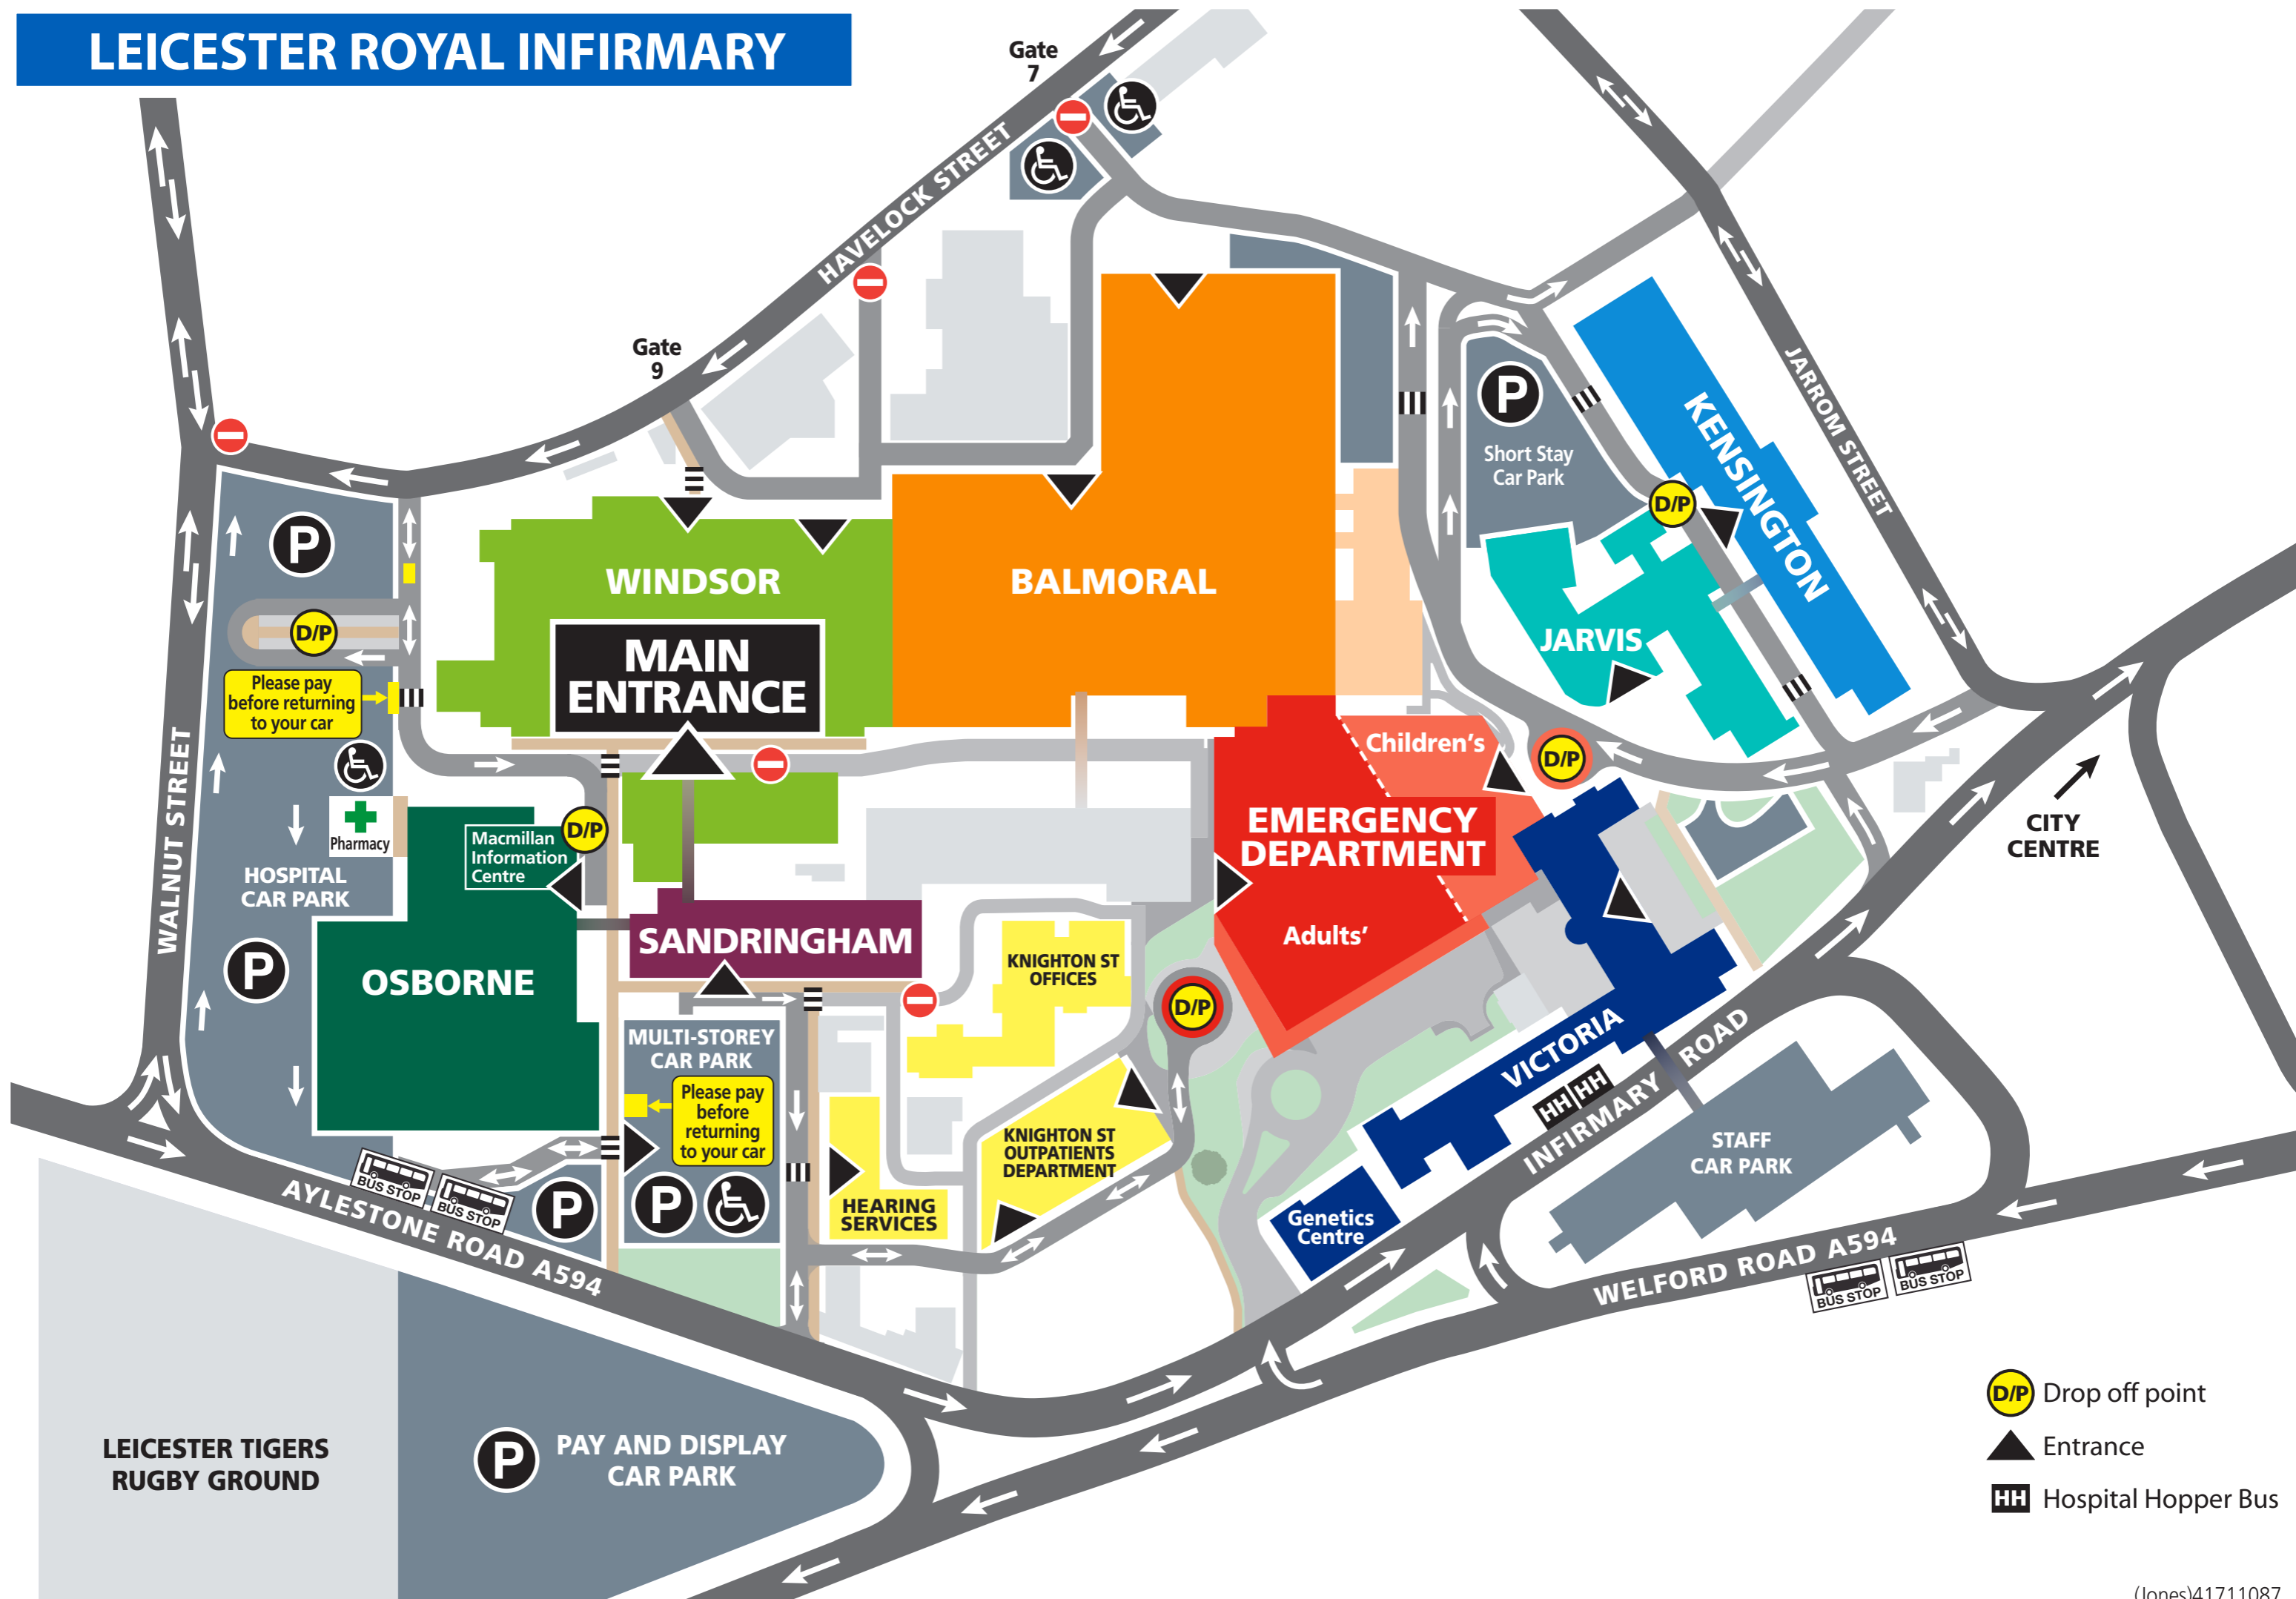

LEICESTER ROYAL INFIRMARY

- Drop off point
- Entrance
- Hospital Hopper Bus